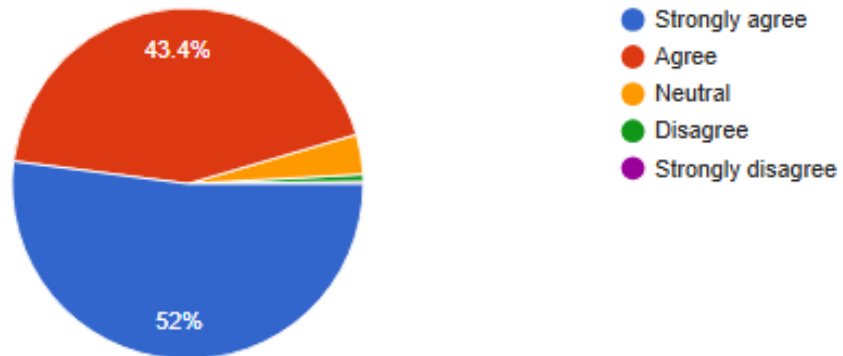

Handwritten signature