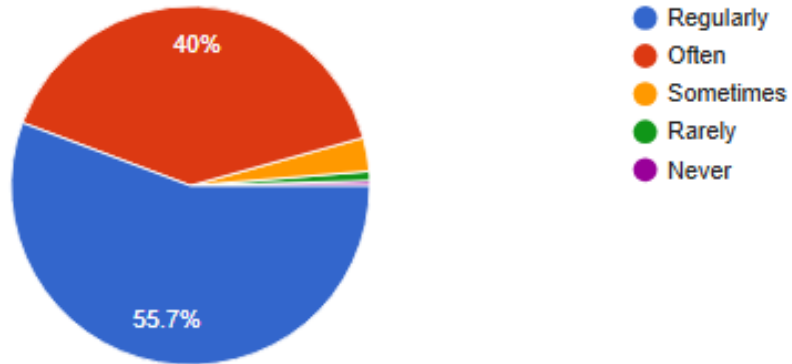

RSET's

Deviprasad Goenka
management college of media studies
INDIA'S PREMIER MEDIA SCHOOL

Deviprasad Goenka Management College of Media Studies (DGMC)
RSET Campus, S. V. Road, Malad (w), Mumbai 400 064, Maharashtra, India

The institute takes active interest in promoting internship, student exchange, field visit opportunities for students.

465 responses

The teaching and mentoring process in your institution facilitates you in cognitive, social and emotional growth.

465 responses