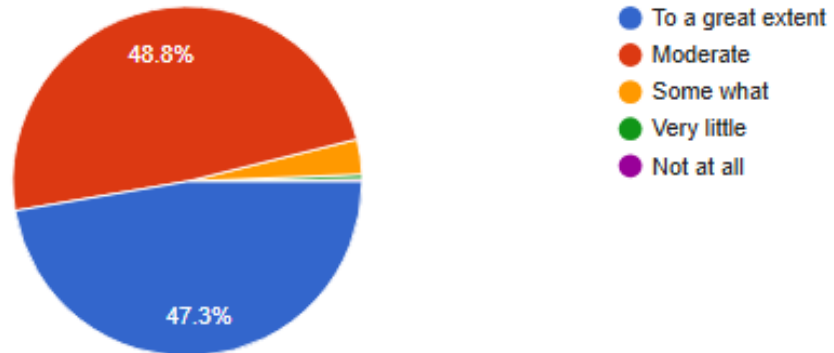

465 responses

What percentage of teachers use ICT tools such as LCD projector, Multimedia, etc. while teaching.

465 responses

*Handwritten signature*

RSET's

Deviprasad Goenka  
management college of media studies  
INDIA'S PREMIER MEDIA SCHOOL