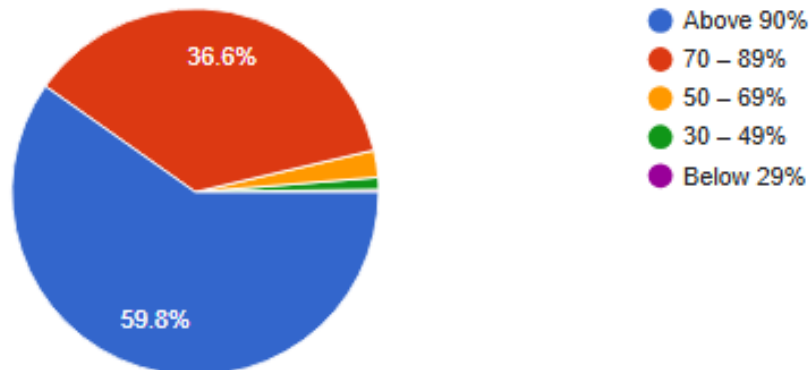

465 responses

What percentage of teachers use ICT tools such as LCD projector, Multimedia, etc. while teaching.

465 responses

*Handwritten signature*

RSET's

Deviprasad Goenka  
management college of media studies  
INDIA'S PREMIER MEDIA SCHOOL