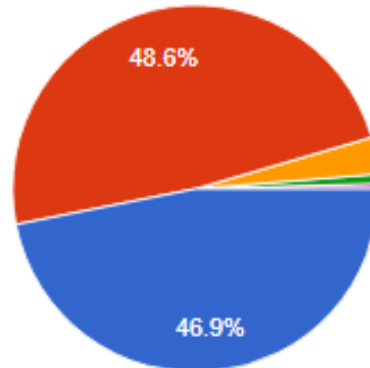

- Every time
- Usually
- Occasionally/Sometimes
- Rarely
- Never

Abha