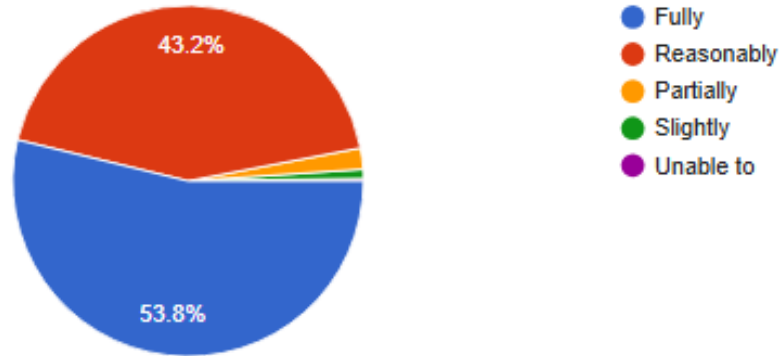

Deviprasad Goenka Management College of Media Studies (DGMC)
RSET Campus, S. V. Road, Malad (w), Mumbai 400 064, Maharashtra, India

The teachers identify your strengths and encourage you with providing right level of challenges.

465 responses

The institution makes effort to engage students in the monitoring, review and continuous quality improvement of the teaching learning process.

465 responses