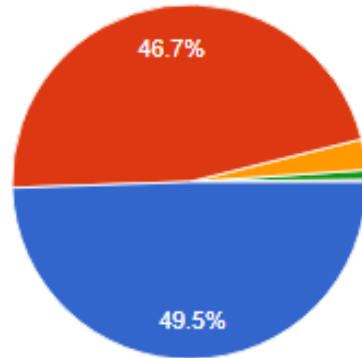

RSET's

Deviprasad Goenka
management college of media studies
INDIA'S PREMIER MEDIA SCHOOL

Deviprasad Goenka Management College of Media Studies (DGMC)
RSET Campus, S. V. Road, Malad (w), Mumbai 400 064, Maharashtra, India

The overall quality of teaching-learning process in your institute is very good.

465 responses

- Strongly agreed
- Agreed
- Neutral
- Disagreed
- Strongly disagreed

Teachers are able to identify your weaknesses and help you to overcome them.

465 responses