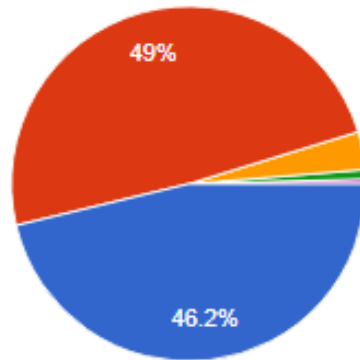

Deviprasad Goenka Management College of Media Studies (DGMC)
RSET Campus, S. V. Road, Malad (w), Mumbai 400 064, Maharashtra, India

Your mentor does a necessary follow-up with an assigned task to you.

465 responses

- Every time
- Usually
- Occasionally/Sometimes
- Rarely
- I don't have a mentor

The teachers illustrate the concepts through examples and applications.

465 responses