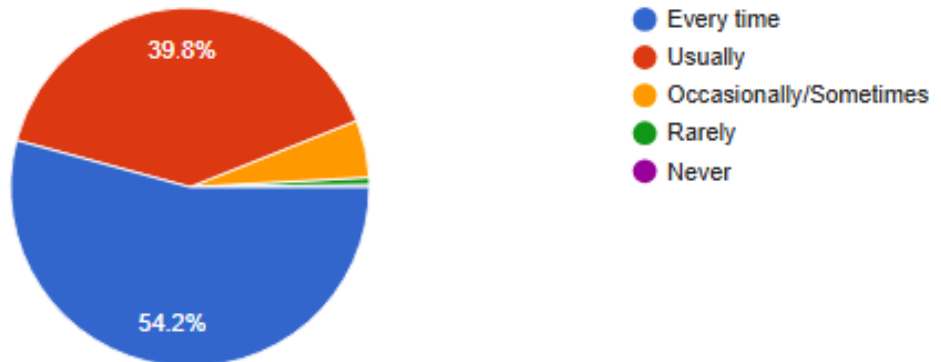

Handwritten signature