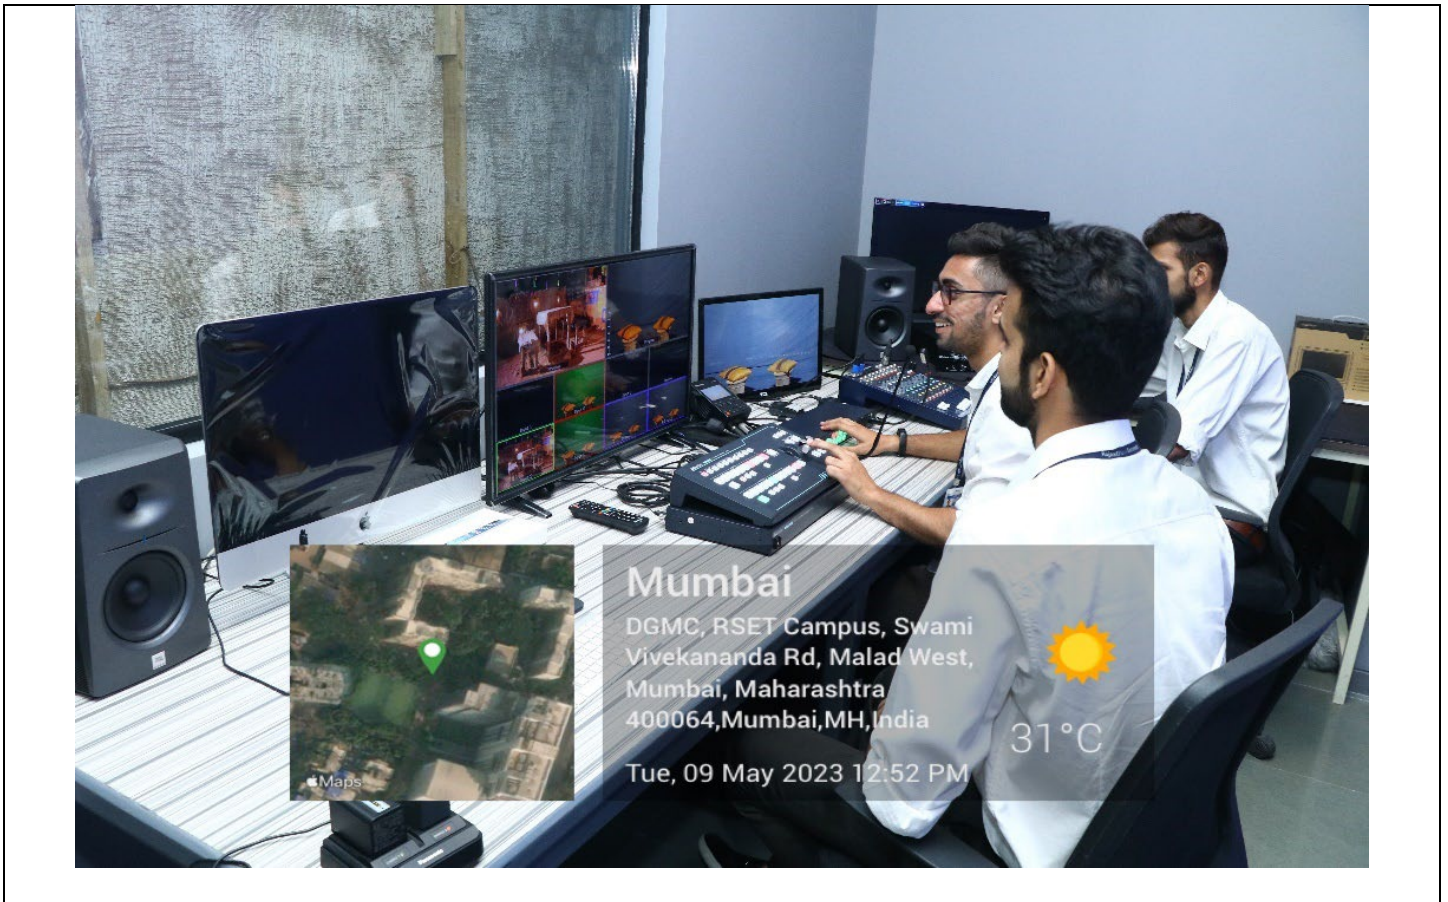

781- Shooting Studio and Production Control Room

RSET's

Deviprasad Goenka
management college of media studies
INDIA'S PREMIER MEDIA SCHOOL

Deviprasad Goenka Management College of Media Studies (DGMC)
RSET Campus, S. V. Road, Malad (w), Mumbai 400 064, Maharashtra, India