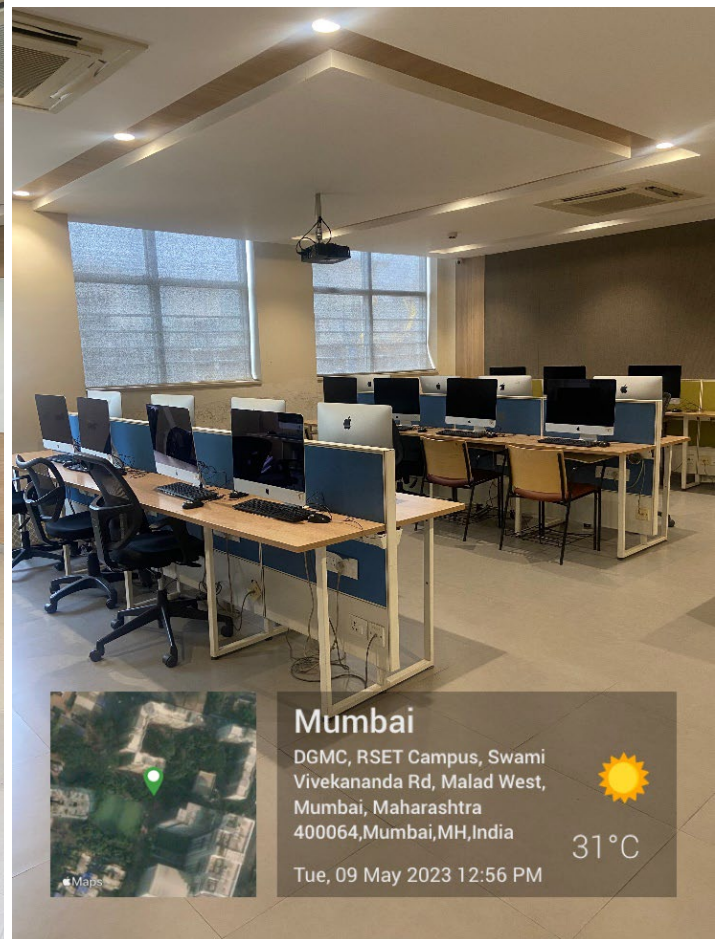

RSET's

Deviprasad Goenka
management college of media studies
INDIA'S PREMIER MEDIA SCHOOL

Deviprasad Goenka Management College of Media Studies (DGMC)
RSET Campus, S. V. Road, Malad (w), Mumbai 400 064, Maharashtra, India

582 – iMac Lab