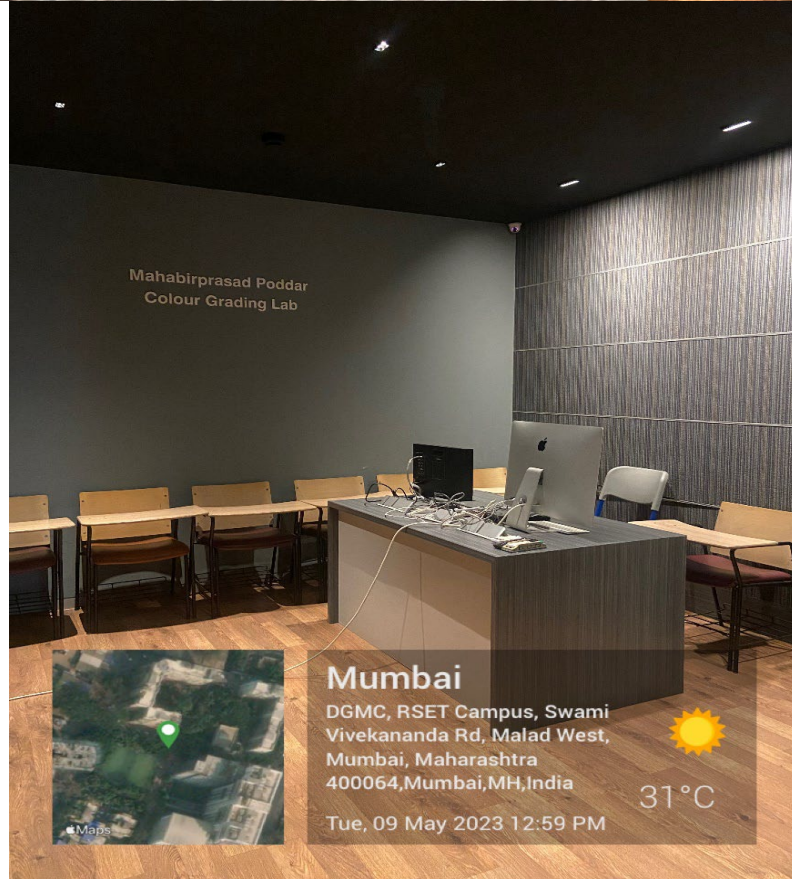

RSET's

Deviprasad Goenka
management college of media studies
INDIA'S PREMIER MEDIA SCHOOL

Deviprasad Goenka Management College of Media Studies (DGMC)
RSET Campus, S. V. Road, Malad (w), Mumbai 400 064, Maharashtra, India

682 – Color Grading Lab