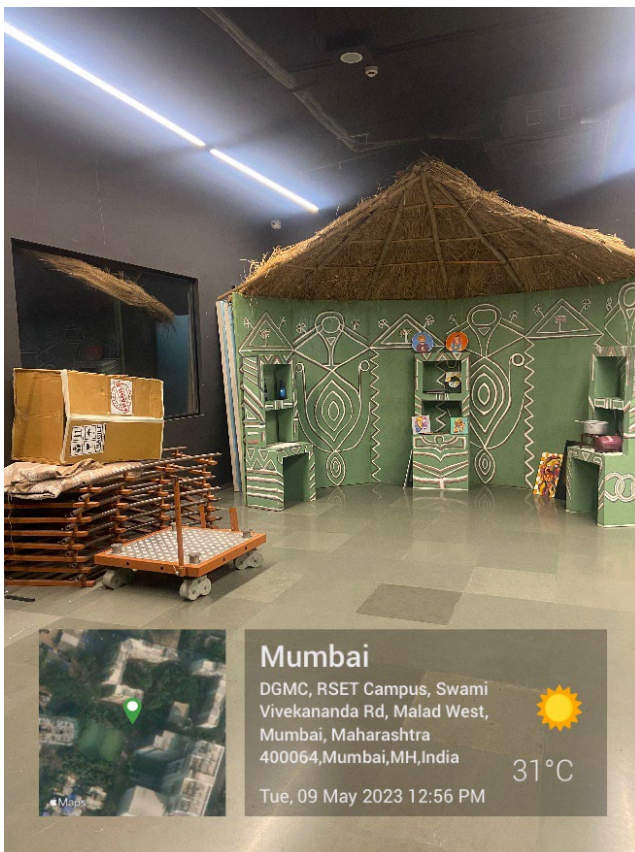

781- Shooting Studio and Production Control Room

RSET's

Deviprasad Goenka
management college of media studies
INDIA'S PREMIER MEDIA SCHOOL

Deviprasad Goenka Management College of Media Studies (DGMC)
RSET Campus, S. V. Road, Malad (w), Mumbai 400 064, Maharashtra, India